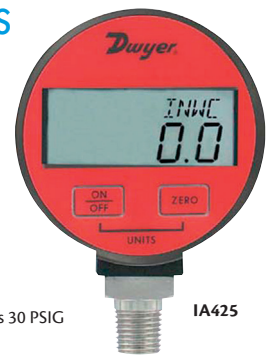

MANOMETERS & PRESSURE GAUGES

DIGITAL PRESSURE GAUGES

- ± 0.5 % full scale accuracy
- 4-digit digital display eliminates parallax errors
- Battery powered with auto-shut off
- 2000-hour battery life
- 4-button key pad allows easy access to features
- Peak and Valley function
- Tare or auto zero
- Selectable engineering units
- Display backlight

SPECIFICATIONS:

Service: Liquids and compatible gases
Wetted Materials: 316L SS
Accuracy: 0.50% f.s. ± 1 LSD @ 32 to 130 °F; ± 2% f.s. @ 10 °F; ± 5% f.s. @ 0 °F
Pressure Limits: 2000 PSI (IA431); 7500 PSI (IA383)
Temp. Limits: 0 to 130 °F (-18 to 55 °C)
Thermal Effect: 70-130 °F: 0.016 %/°F; 32-70 °F: 0.026 %/°F; 10-32 °F: 0.09 %/°F; 0-10 °F: 0.50 %/°F
Power Supply: (2) "AAA" batteries
Process Connection: 1/4" male NPT
Dimensions: 3.00" O.D. x 1.90" deep
Weight: 8.8 oz (275 g)

IA383

| Model No. | Mfg. No. | Description | Price/Each |
|-----------|----------|----------------------------------|------------|
| IA431 | DPG-009 | Digital Pressure Gauge, 1000 PSI | |
| IA383 | DPG-011 | Digital Pressure Gauge, 5000 PSI | |

DIGITAL PRESSURE GAUGES

- Economical, digital pressure gauge for air and compatible gases
- Selectable engineering units
- 1% accuracy

SPECIFICATIONS:

Service: Air and compatible gases
Accuracy: ± 1.0% f.s. (includes linearity, hysteresis, repeatability)
Temperature Limits: 30 to 120 °F (-1 to 49 °C)
Thermal Effect: 0.05 % f.s./°F
Pressure Limits: 2X pressure range; vacuum range max. pressure is 30 PSIG
Process Connection: 1/4" male NPT
Housing Materials: ABS plastic
Wetted Materials: 316 SS, silicone sensor
Display: 4-digit LCD
Power Supply: 9 V alkaline battery (included)
Dimensions: 2.62" O.D. x 1.52" deep
Weight: 5.6 oz (160 g)